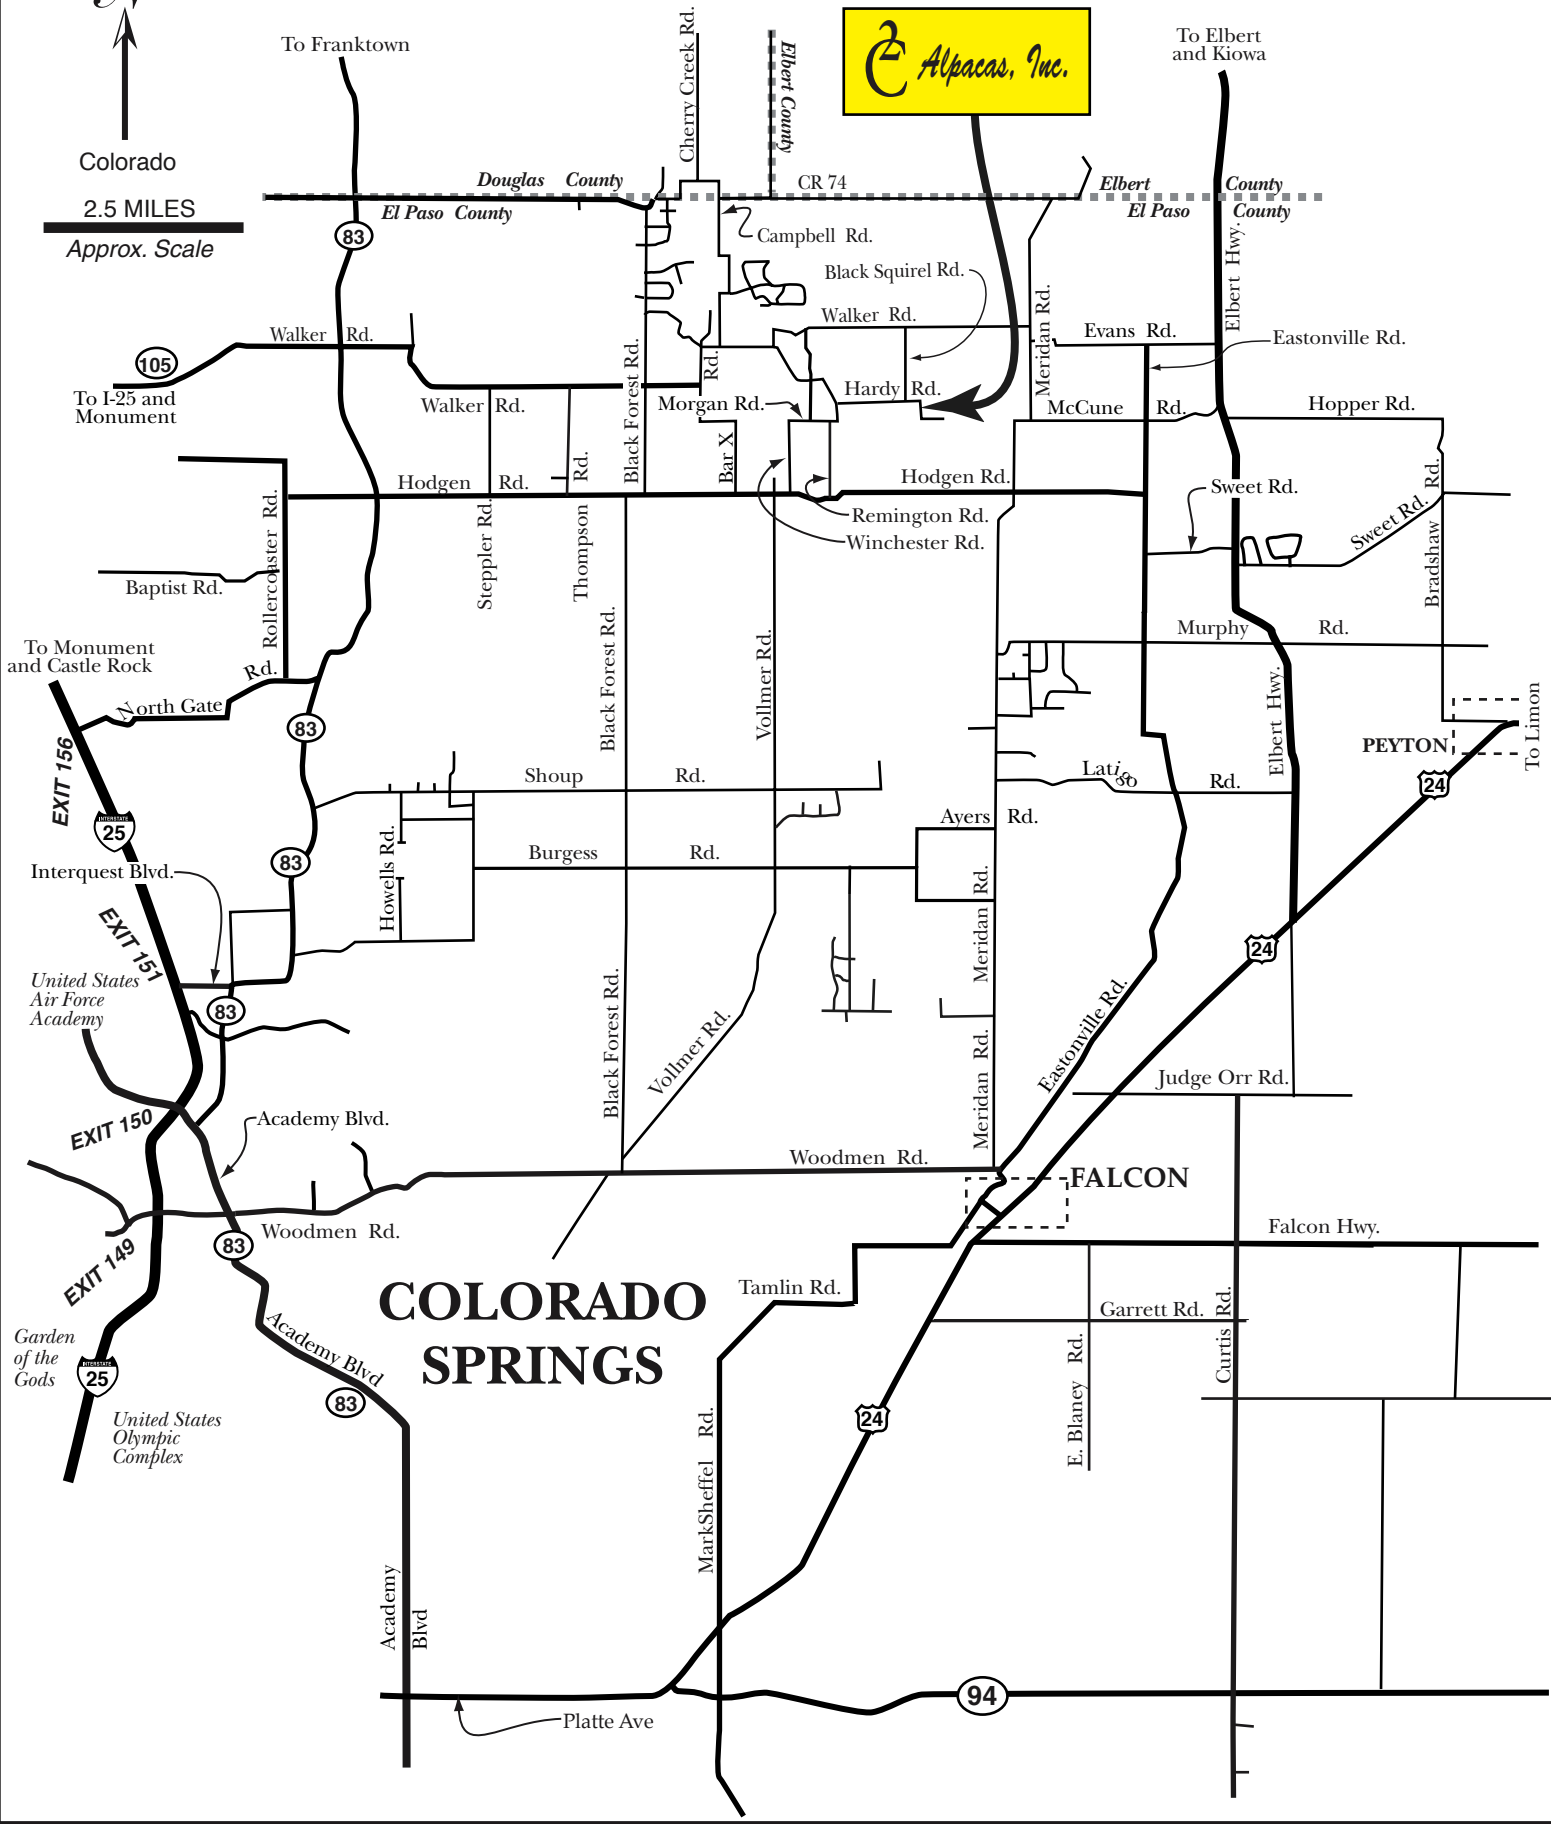

Colorado

2.5 MILES

Approx. Scale

To Franktown

To Elbert and Kiowa

Douglas County

Elbert County

Elbert El Paso

Eastonville Rd.

Walker Rd.

Walker Rd.

Morgan Rd.

Hardy Rd.

Meridian Rd.

McCune Rd.

Hopper Rd.

105
To I-25 and Monument

Hodgen Rd.

Rd.

Hodgen Rd.

Sweet Rd.

Sweet Rd. Rd.

Baptist Rd.

Rollercoaster Rd.

To Limon

EXIT 156

25

Interquest Blvd.

83

Burgess Rd.

Ayers Rd.

Meridian Rd.